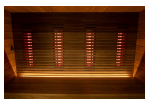

Harvia Virta Combi 10,8kW combined electric heater and steamer (Black). Harvia Virta Combi is a stylish and versatile combination of an electric heater and steamer that has its own place for sauna fragrances. The Combi heater is the right choice for those who enjoy soft and humid steam and the atmosphere created by fragrances. The heater can also be used as a regular electric heater without steam. This "plug and play" sauna has all the electrical connections already made. This means that you can get into the sauna quickly and without any installation work. The LED lights underneath the lower bench and at the top of the backrest, which can be adjusted via the stove control panel, create a cosy atmosphere in the sauna. Kirami FinVision® -sauna has LED lights connected to the same Xenio Combi CX110C control panel you use to control the heater. Stone amount: 70kg Size of stones: 10-15cm

Product code: 3411

Harvia code: KIR-3411

Also get accessories

**Kirami FinVision® –infrared M
Misty**